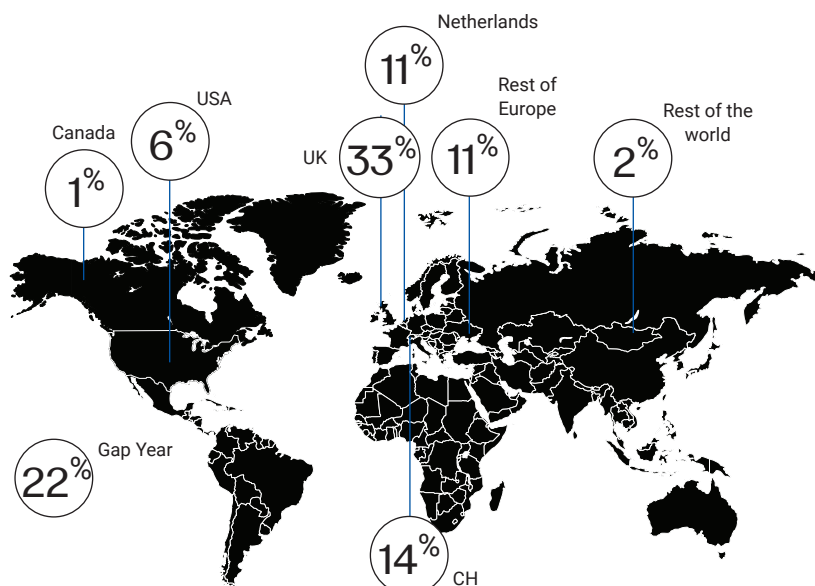

United States of America

- Amherst College
- Barnard College
- Bentley University
- Boston College
- Boston University
- Bowdoin College
- Brandeis University
- Brown University
- Colorado School of Mines
- Cornell University
- Fordham University, USA
- George Washington University
- Georgetown University
- Johns Hopkins University
- Lehigh University
- Marist College
- New School, Parsons, New York
- New York University
- Northeastern University
- Northwestern University
- Purdue University
- Rensselaer Polytechnic Institute
- Skidmore College
- Stanford University
- Syracuse University
- Tulane University
- Tufts University
- University of California, Berkeley
- University of California, Irvine
- University of California, Los Angeles
- University of Chicago
- University of Colorado at Boulder
- University of Michigan
- University of Notre Dame
- University of Pennsylvania
- University of Texas, Austin
- University of Virginia
- Virginia Tech University
- Washington University in St. Louis
- Worcester Polytechnic Institute
- Yale University

Canada

- McGill University
- Queen's University
- St Francis Xavier University
- University of British Columbia
- University of Toronto
- Western University
- York University

Rest of the world

- Academy of Music Education and Performance, Israel
- American University of Beirut, Lebanon
- Australian National University, Australia
- Kansai University, Japan
- Melbourne University, Australia
- Nanyang Technical University, Singapore
- National University, Singapore
- New York University, Abu Dhabi